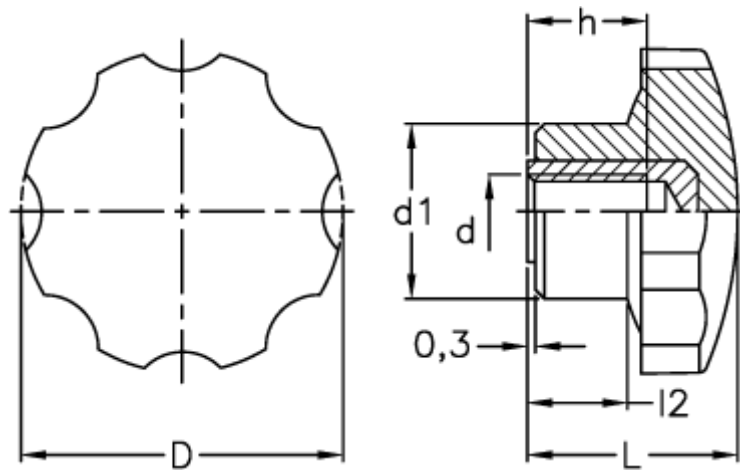

# Data Sheet

Article number: 2302073141

Description: E+G Lobe knob  
VH.153/35 B-M8

## Measures

D	= 35
d1	= 19
d 6H	= M8
h	= 13
L	= 22
l2	= 10